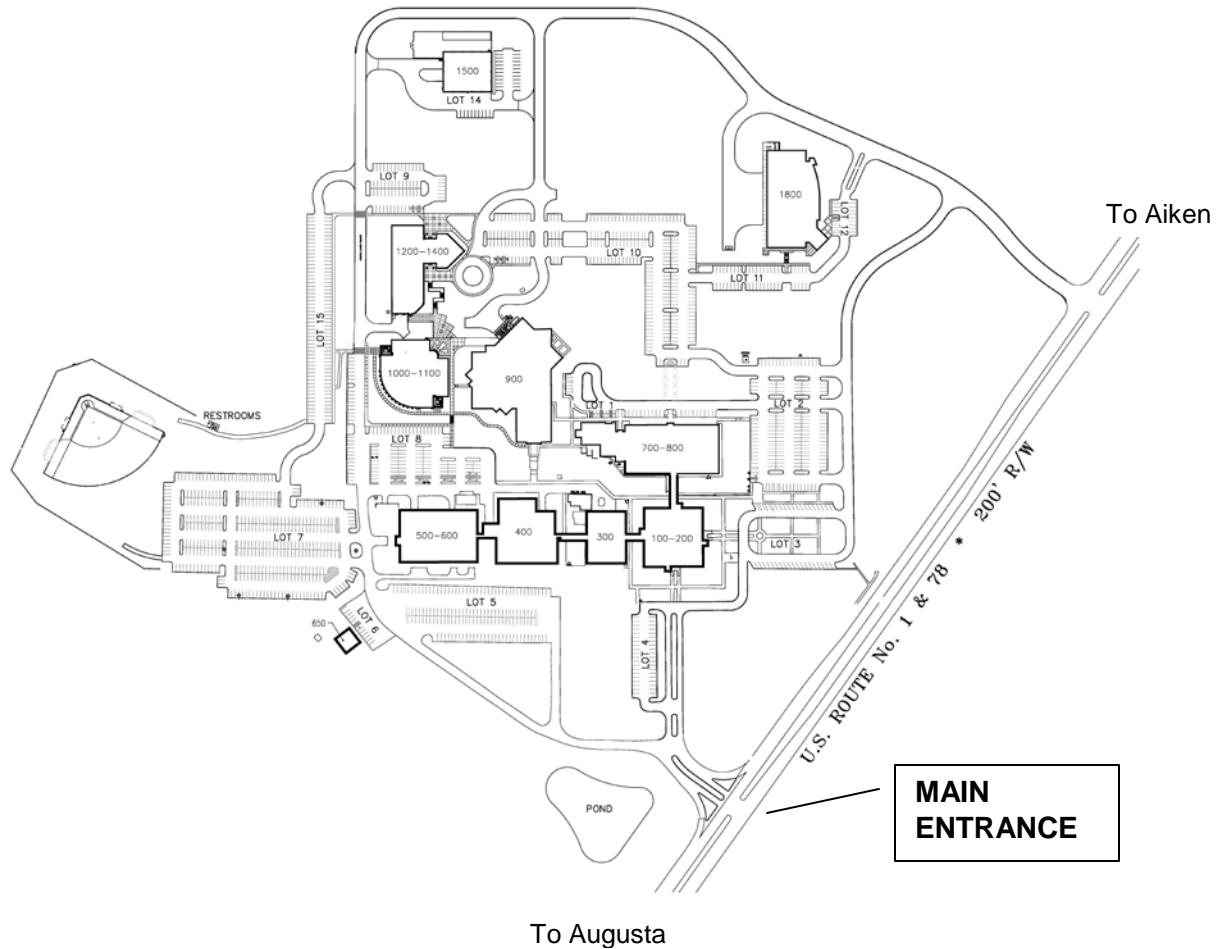

**AIKEN TECHNICAL COLLEGE CAMPUS**  
2276 Jefferson Davis Highway, Graniteville SC 29829

Visitor parking is provided mainly on **Parking Lot 3**. In addition to that, all parking lots have some visitor parking available.

SRSCRO office is in the Administration Building (building #100/200), 2nd floor, Room 230. After entering the building from parking lot #3, take the stairs immediately on your left up to the 2nd floor. On the 2nd floor, walk through the doors and to the first "Exit" sign, take a right turn and walk forward until you see the SRSCRO office on your left.